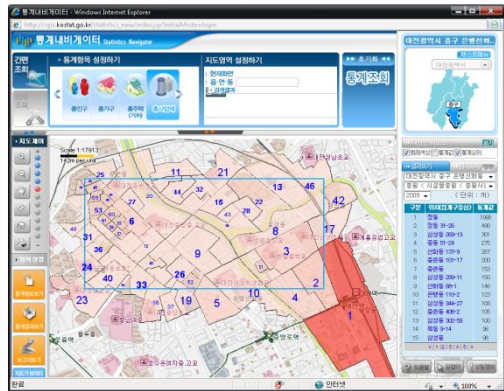

▶ 주요시설정보

▶ 교통량 및 이용객수 정보

분석 조건 재설정 / 초기화

지도 바로가기 | 종로구 | 청운표지동 | GO | 초기화 | 레이어 보기 | 집계구 | 사업체밀도 | 유동인구조사지점 | 유동인구 보고서

서울특별시

Tools

500 m | 2000 ft

한남IC | 현대백화점 | 갤러리아백화점(명동점) | 갤러리아백화점(합정점)

Medical vulnerable areas

fertile women density and maternity hospitals

Marketability analysis

demographic/housing factor and sales

Geo-Statistical Knowledge System as a Platform

- Interoperability with the official map and major service maps
- Open API services enabling mash-up with external geo-data
- Developing problem-solving models
and interactive & community mapping solutions
- Mobile services

Future of SGIS

Potential Landslide Monitoring System - KFS

SGIS

- Potential Landslide sites
- Reconversion Priorities
- Evacuation- Handicapped, infirm, elderly

Population

- **1,750 by 300 households**
 - Apt 210 / Multiplex 46 / detached 44
 - owned 105 / lease 67/ monthly rent 28
 - adolescent 135 / adult 137명 / over 65 238명